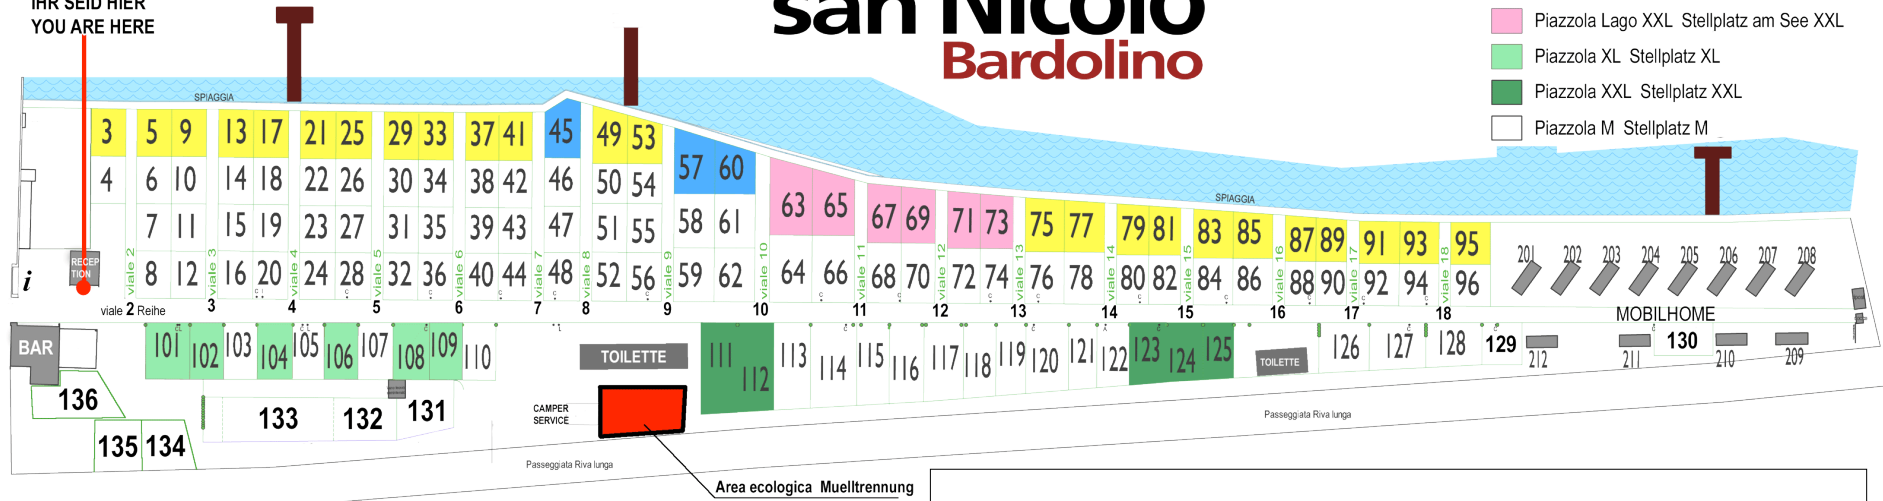

Riferimenti mappa - Plananhaltpunkte	
Piazzola M Stellplatz M	2, 4, 6, 7, 8, 10, 11, 12, 14, 15, 16, 18, 19, 20, 22, 23, 24, 26, 27, 28, 30, 31, 32, 34, 35, 36, 38, 39, 40, 42, 43, 44, 46, 47, 48, 50, 51, 52, 54, 55, 56, 58, 59, 61, 62, 64, 66, 68, 70, 72, 74, 76, 78, 80, 82, 84, 86, 88, 90, 92, 94, 96, 97, 98
Piazzola XL Stellplatz XL	101, 102, 104, 106, 108, 109
Piazzola XXL Stellplatz XXL	111, 112, 123, 124, 125
Piazzola bordo lago M Stellplatz am See M	3, 5, 9, 13, 17, 21, 25, 29, 33, 37, 41, 49, 53, 57, 77, 79, 81, 83, 85, 87, 89, 91, 93, 95
Piazzola bordo lago XL Stellplatz am See XL	45, 57, 60
Piazzola bordo lago XXL Stellplatz am See XXL	63, 65, 67, 69, 71, 73
MobilHome max 4 pers.	209, 210, 211, 212
MobilHome bordo lago max 6 pers. MobilHome am See max 6 pers.	201, 202, 203, 204, 205, 206, 207, 208