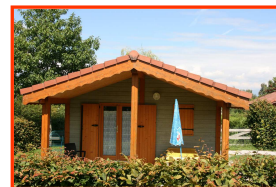

- Chalets of **32 or 35 m²** with a terrace of 10 m², for 4 to 6 persons.
 - two bedrooms , one with a double bed , the other with two single beds
 - a bathroom with shower and toilet
 - a main room with a well equipped kitchen and a lounge corner with a bed-settee
- Chalets of **21 m²** for 3/4 persons
 - one bedroom with a double bed
 - a bathroom with shower and toilet
 - a main room with a well equipped kitchen and a lounge corner with a bed-settee